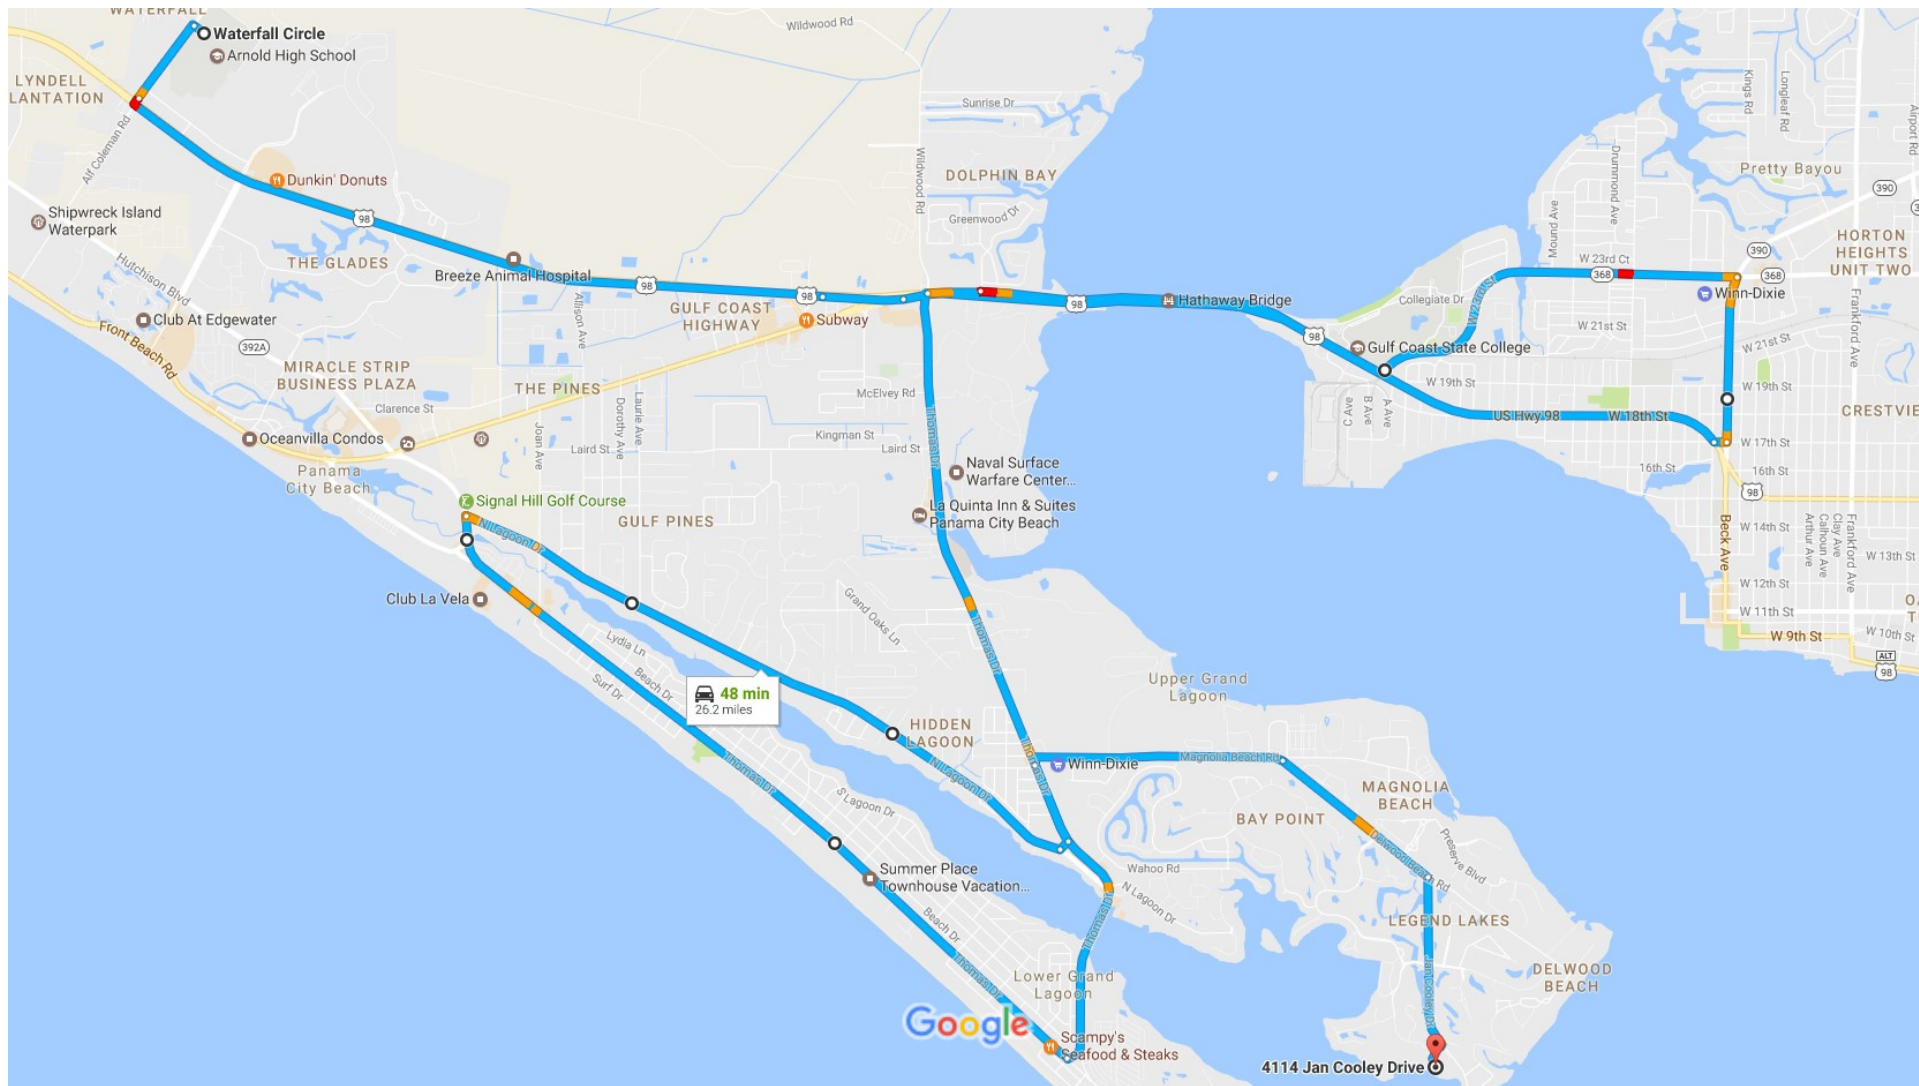

Waterfall Cir, Panama City Beach, FL 32407 to 4114 Jan Cooley Dr, Panama City, FL 32408 Drive 26.2 miles, 48 min

via C R 392/Thomas Dr

45 min without traffic

48 min

26.2 miles